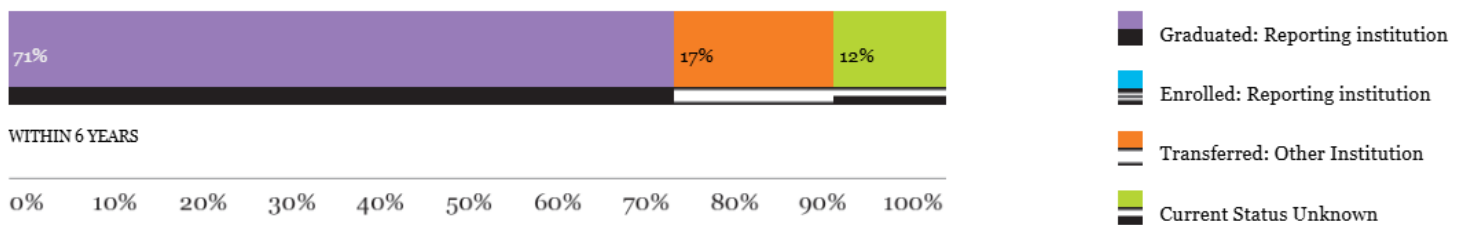

First-time-at-Institution, Full-time students

LRSC reported 229 students in this cohort. Of those 229 students, 162 graduated, none are still enrolled, 38 transferred with no degree from LRSC, and 29 did not earn a degree nor did they transfer (current status unknown).