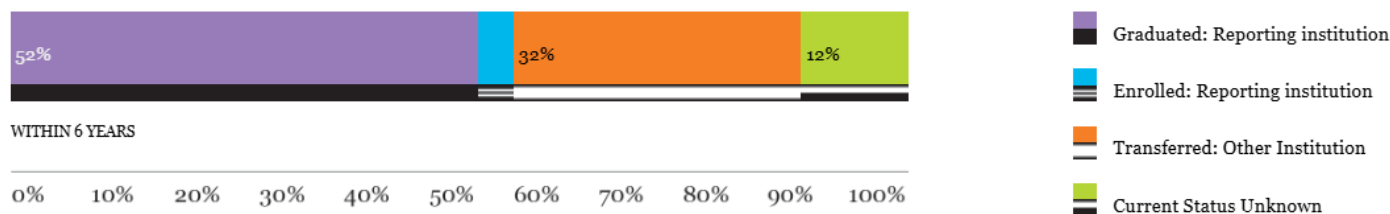

OUTCOMES FOR STUDENT STARTING AT LAKE REGION STATE COLLEGE IN FALL 2018 BY SUMMER 2024

	Associate degree from Lake Region State College	29%
+	Associate degree from Lake Region State College - with later transfer to another institution	34%
+	Certificate award from Lake Region State College	5%
+	Certificate award from Lake Region State College - with later transfer to another institution	3%
=	Total Graduated from Lake Region State College	71%
	Enrolled at Lake Region State College	0%
	Transferred with no degree or certificate from Lake Region State College*	17%
	Current Status Unknown	12%

* Students who transferred may have subsequently earned a degree or award or be still enrolled; their status is not tracked after their transfer from Lake Region State College.

First-time-at-Institution, Part-time students

LRSC reported 25 students in this cohort. Of those 25 students, 13 graduated, 1 is still enrolled, 8 transferred with no degree from LRSC, and 3 did not earn a degree nor did they transfer (current status unknown).

OUTCOMES FOR STUDENT STARTING AT LAKE REGION STATE COLLEGE IN FALL 2018 BY SUMMER 2024

	Associate degree from Lake Region State College	28%
+	Associate degree from Lake Region State College - with later transfer to another institution	20%
+	Certificate award from Lake Region State College	4%
+	Certificate award from Lake Region State College - with later transfer to another institution	0%
=	Total Graduated from Lake Region State College	52%
	Enrolled at Lake Region State College	4%
	Transferred with no degree or certificate from Lake Region State College*	32%
	Current Status Unknown	12%

* Students who transferred may have subsequently earned a degree or award or be still enrolled; their status is not tracked after their transfer from Lake Region State College.