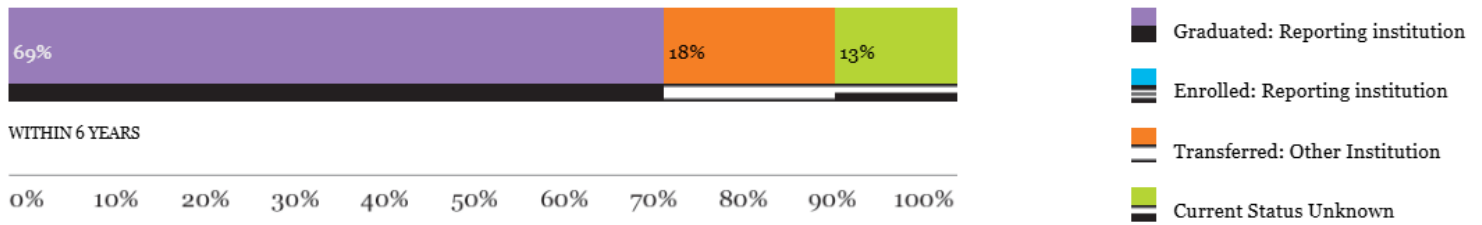

Student Achievement Measure Report

February 11, 2025

Fall 2018 Cohort

Submitted by Jade Erickstad

SAM Results

First-time-at-Institution, All students

LRSC reported 254 students in this cohort. Of those 254 students, 175 graduated, 1 is still enrolled, 46 transferred with no degree from LRSC, and 32 did not earn a degree nor did they transfer (current status unknown).